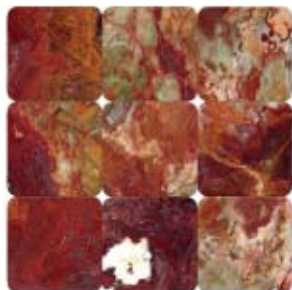

Red Onyx

Onyx

available in

4x4 Tumbled
TMREDONX44T