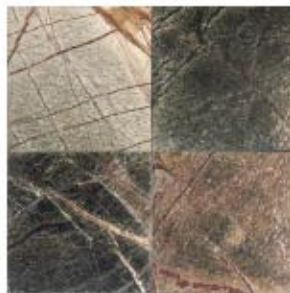

6x6 Tumbled
TRAIN66T