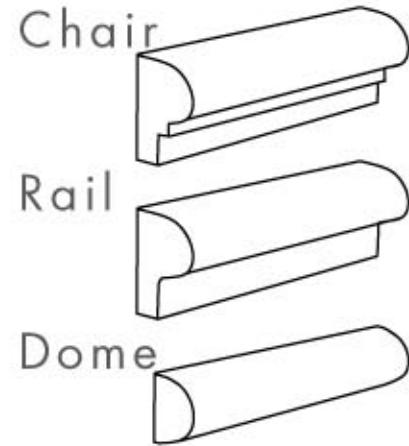

Durango
SMOT-CHAIR-DUR
SMOT-RAIL-DUR
SMOT-DOME-DUR

Tuscan Classic
SMOT-CHAIR-TC
SMOT-RAIL-TC
SMOT-DOME-TC

Tuscan Gold
SMOT-CHAIR-TG
SMOT-RAIL-TG
SMOT-DOME-TG

Tuscan Walnut
SMOT-CHAIR-WAL
SMOT-RAIL-WAL
SMOT-DOME-WAL

Plus many
more colors!