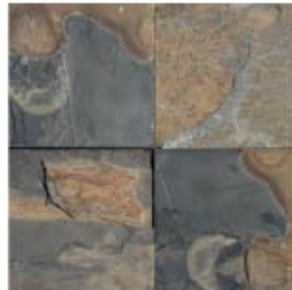

Rustic Gold
SRUSGLD66T

Plus more!

- Autumn •
- Copper •
- Gold Green •
- Golden White •
- MultiClassic •
- Ostrich Grey •
- Strata Green •