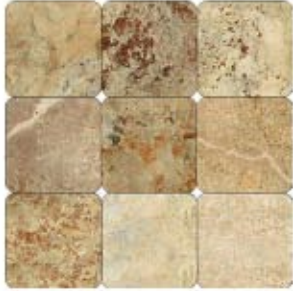

4x4 Tumbled Travertine/Limestone

available in

Canyon
TTCANYSEL44T