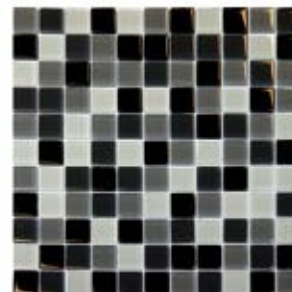

Glass Black Blend
SMOT-GLSB-BK8MM