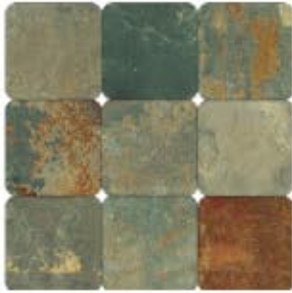

California Gold
SCALGLD44T-G