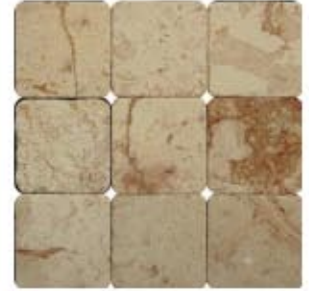

Nube Travertine
CNUBE44TUM