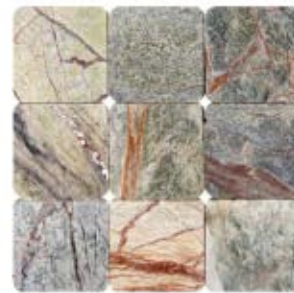

4x4 Tumbled
TRAIN44T