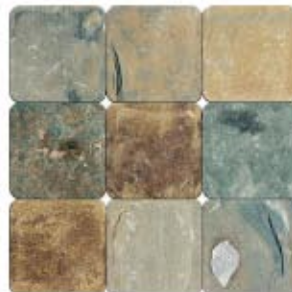

Rustic Gold
SRUSGLD44T