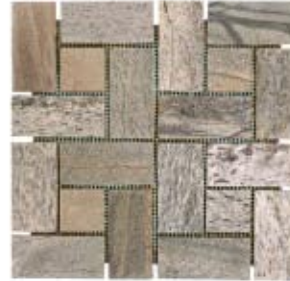

Ocean Green Pattern
SMOT-S-OCN-R