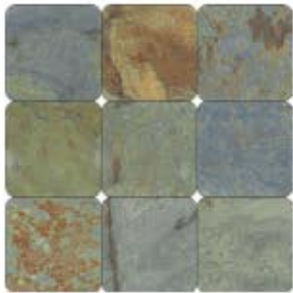

China Multi Color
SCMLT44TUM-G