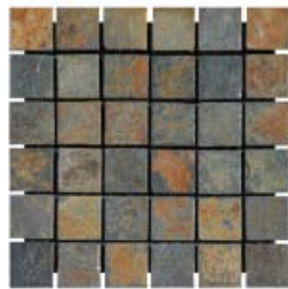

China Multicolor
SMOT-CMLT-2X2-T