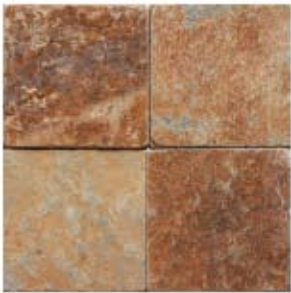

California Gold
SCALGLD66-T-G