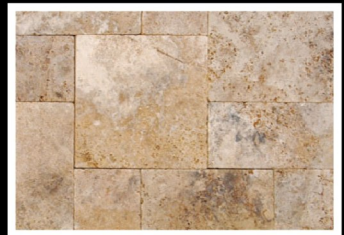

GENUINE STONE

M S International, Inc.

Premium Natural Stones™

MSI Natural Stone Travertine pavers are one of the most environmentally friendly paving choices in the landscaping industry today. Available in a wide range of exotic colors, sizes and finishes, our pavers are calibrated for easy installation. Additionally, MSI Travertine pavers stay cool under foot on hot sunny days making them the ideal material choice for patio and pool deck installations.

Travertine Tumbled Pavers

Sizes : ● 6x6 ■ 6x12 ◆ 8x8 ▲ 8x16 ☆ 12x12 ◇ 16x16 ■ 16x24 ■ 24x24

▲ Mini Pattern ▶ Versailles Pattern

1.25" Thickness

Aegean Pearl

Marble

Coliseum

Philadelphia Antico

Silver Travertine

Tuscany Beige

Tuscany Chocolate

Tuscany Porcini

Tuscany Riviera

Tuscany Scabas

Tuscany Sienna

Tuscany Walnut