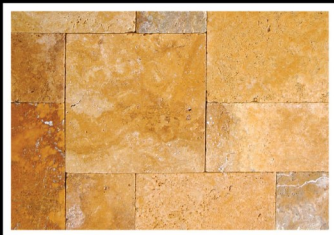

GENUINE STONE

M S International, Inc.

Premium Natural Stones™

MSI Natural Stone Travertine pavers are one of the most environmentally friendly paving choices in the landscaping industry today. Available in a wide range of exotic colors, sizes and finishes, our pavers are calibrated for easy installation. Additionally, MSI Travertine pavers stay cool under foot on hot sunny days making them the ideal material choice for patio and pool deck installations.

Travertine Tumbled Pavers

Sizes : ● 6x6 ■ 6x12 ◆ 8x8 ▲ 8x16 ☆ 12x12 ◇ 16x16 ■ 16x24 ■ 24x24

▲ Mini Pattern ▶ Versailles Pattern

1.25" Thickness

Aegean Pearl

Marble

Coliseum

Philadelphia Antico

Silver Travertine

Tuscany Beige

Tuscany Chocolate

Tuscany Porcini

Tuscany Riviera

Tuscany Scabas

Tuscany Sienna

Tuscany Walnut