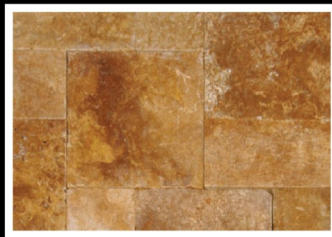

GENUINE STONE

M S International, Inc.

Premium Natural Stones™

MSI Natural Stone Travertine pavers are one of the most environmentally friendly paving choices in the landscaping industry today. Available in a wide range of exotic colors, sizes and finishes, our pavers are calibrated for easy installation. Additionally, MSI Travertine pavers stay cool under foot on hot sunny days making them the ideal material choice for patio and pool deck installations.

Travertine Tumbled Pavers

Sizes : ● 6x6 ■ 6x12 ◆ 8x8 ▲ 8x16 ☆ 12x12 ◇ 16x16 ■ 16x24 ■ 24x24

▲ Mini Pattern ▶ Versailles Pattern

1.25" Thickness

Aegean Pearl

Marble

Coliseum

Philadelphia Antico

Silver Travertine

Tuscany Beige

Tuscany Chocolate

Tuscany Porcini

Tuscany Riviera

Tuscany Scabas

Tuscany Sienna

Tuscany Walnut