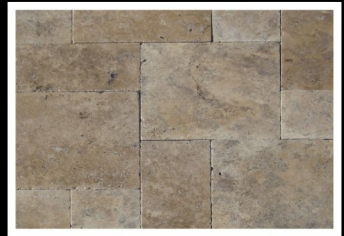

GENUINE STONE

M S International, Inc.

Premium Natural Stones™

MSI Natural Stone Travertine pavers are one of the most environmentally friendly paving choices in the landscaping industry today. Available in a wide range of exotic colors, sizes and finishes, our pavers are calibrated for easy installation. Additionally, MSI Travertine pavers stay cool under foot on hot sunny days making them the ideal material choice for patio and pool deck installations.

Travertine Tumbled Pavers

Sizes : ● 6x6 ■ 6x12 ◆ 8x8 ▲ 8x16 ☆ 12x12 ◇ 16x16 ■ 16x24 ■ 24x24

▲ Mini Pattern ▶ Versailles Pattern

1.25" Thickness

Aegean Pearl

Marble

Coliseum

Philadelphia Antico