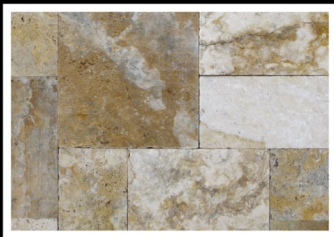

Tuscany Porcini