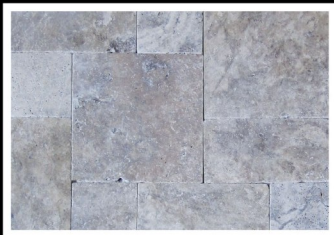

GENUINE STONE

M S International, Inc.

Premium Natural Stones™

MSI Natural Stone Travertine pavers are one of the most environmentally friendly paving choices in the landscaping industry today. Available in a wide range of exotic colors, sizes and finishes, our pavers are calibrated for easy installation. Additionally, MSI Travertine pavers stay cool under foot on hot sunny days making them the ideal material choice for patio and pool deck installations.

Travertine Tumbled Pavers

Sizes : ● 6x6 ■ 6x12 ◆ 8x8 ▲ 8x16 ☆ 12x12 ◇ 16x16 ■ 16x24 ■ 24x24

▲ Mini Pattern ▶ Versailles Pattern

1.25" Thickness

Aegean Pearl

Marble

Coliseum

Philadelphia Antico