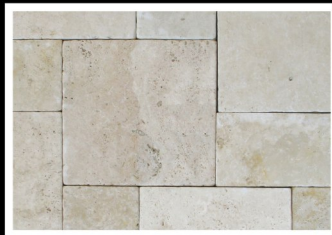

Tuscany Beige