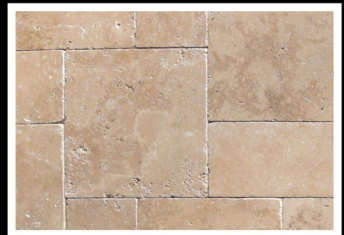

Tuscany Chocolate